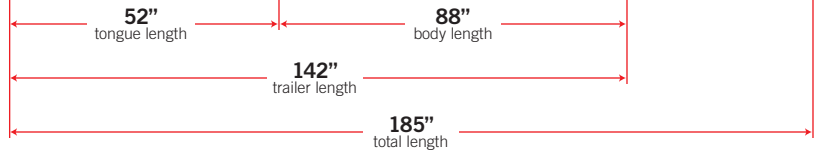

61" tongue length
67" body length
120" trailer length
168" total length

28' extended height

67" stacked height

36" trailer width

44" wheelbase

52" unit width

94" extended width

30' extended height

50" tongue length
188" trailer length
238" total length

30'
extended height

100"
stacked height

82"
trailer width

95"
wheelbase
104"
unit width