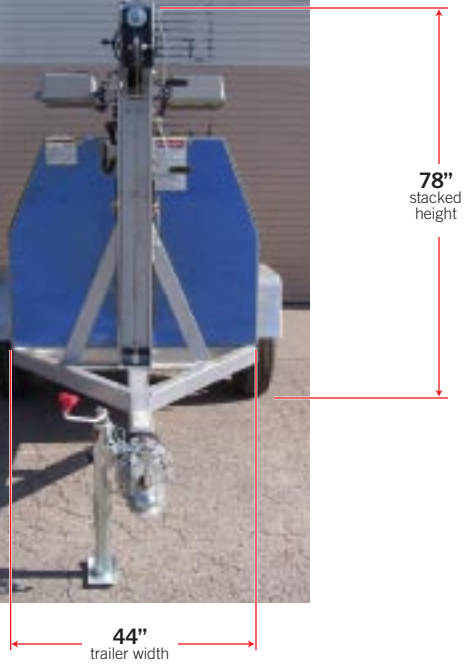

61" tongue length
67" body length
120" trailer length
168" total length

28' extended height

67" stacked height

36" trailer width

44" wheelbase

52" unit width

94" extended width

30' extended height

50" tongue length
188" trailer length
238" total length

30'
extended height

100"
stacked height

82"
trailer width

95"
wheelbase
104"
unit width